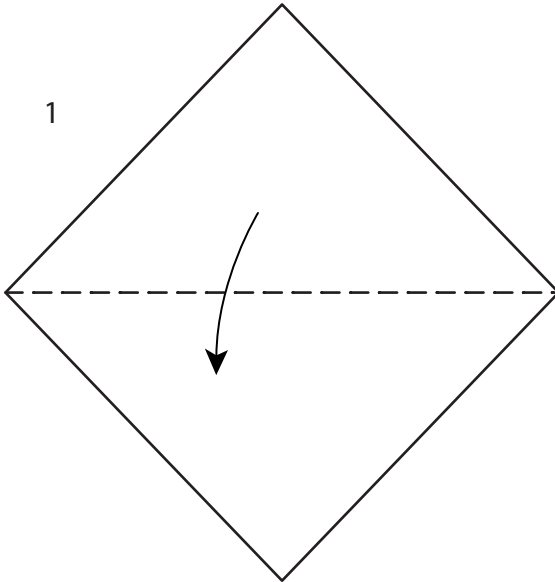

Samuri Helmet with face

Traditional Model
modified by Paul Hanson

1

2

3

4

5

6

Drawing by Jing Tan

Visitor to London MCM Comicon stand at Exel 2017