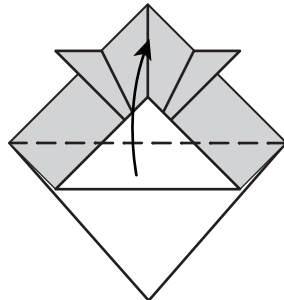

Samuri Helmet with face

Traditional Model
modified by Paul Hanson

1

2

3

4

5

6

Drawing by Jing Tan

Visitor to London MCM Comicon stand at Exel 2017