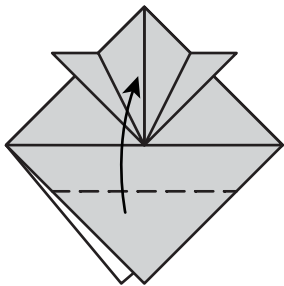

Samuri Helmet with face

Traditional Model
modified by Paul Hanson

1

2

3

4

5

6

Drawing by Jing Tan

Visitor to London MCM Comicon stand at Exel 2017