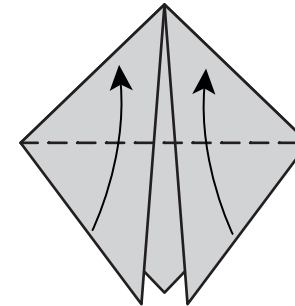

Samuri Helmet with face

Traditional Model
modified by Paul Hanson

1

2

3

4

5

6

Drawing by Jing Tan

Visitor to London MCM Comicon stand at Exel 2017