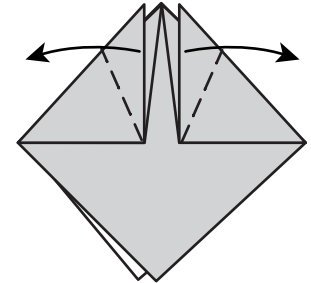

Samuri Helmet with face

Traditional Model
modified by Paul Hanson

1

2

3

4

5

6

Drawing by Jing Tan

Visitor to London MCM Comicon stand at Exel 2017