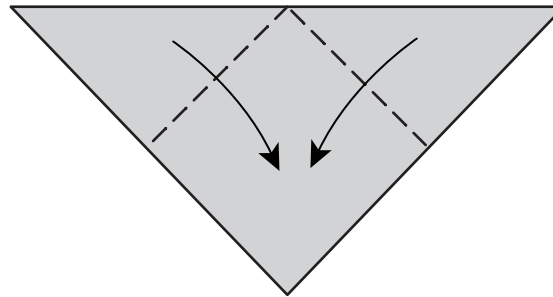

Samuri Helmet with face

Traditional Model
modified by Paul Hanson

1

2

3

4

5

6

Drawing by Jing Tan

Visitor to London MCM Comicon stand at Exel 2017